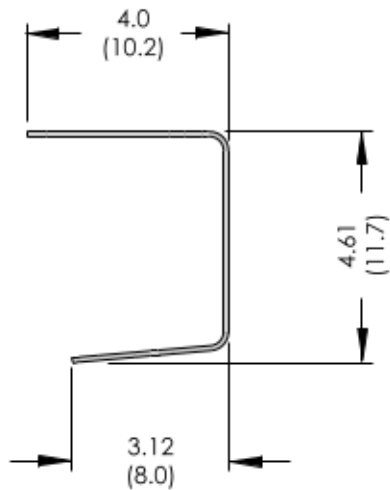

Door Pull

Code 1148: Hands free door pull, antimicrobial powder coat finish

Overall dimensions in inches (centimeters in brackets)

Front View
Top View

Side view

3/4 view
Arm/foot labels included

Specifications

- Site location:**
- This hands free door pull is intended for areas without automatic doors, allowing people to open doors with their forearms or feet.
- Materials:**
- Fabricated from heavy duty 12 ga steel
- Features:**
- Finished in anti microbial powder coated paint, off white
 - Comes with separate arm pull and foot pull labels
 - No sharp edges
- Product Weight:** 0.5kg (1 lb).
- Installation:** Use unit as a template, mounting screws provided.