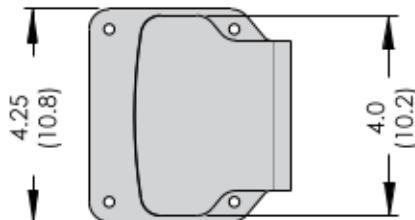

Door Pull

Code 1148: Hands free door pull, antimicrobial powder coat finish

Overall dimensions in inches (centimeters in brackets)

Front View
Top View

Side view

3/4 view
Arm/foot labels included

Specifications

- Site location:**
- This hands free door pull is intended for areas without automatic doors, allowing people to open doors with their forearms or feet.
- Materials:**
- Fabricated from heavy duty 12 ga steel
- Features:**
- Finished in anti microbial powder coated paint, off white
 - Comes with separate arm pull and foot pull labels
 - No sharp edges
- Product Weight:** 0.5kg (1 lb).
- Installation:** Use unit as a template, mounting screws provided.